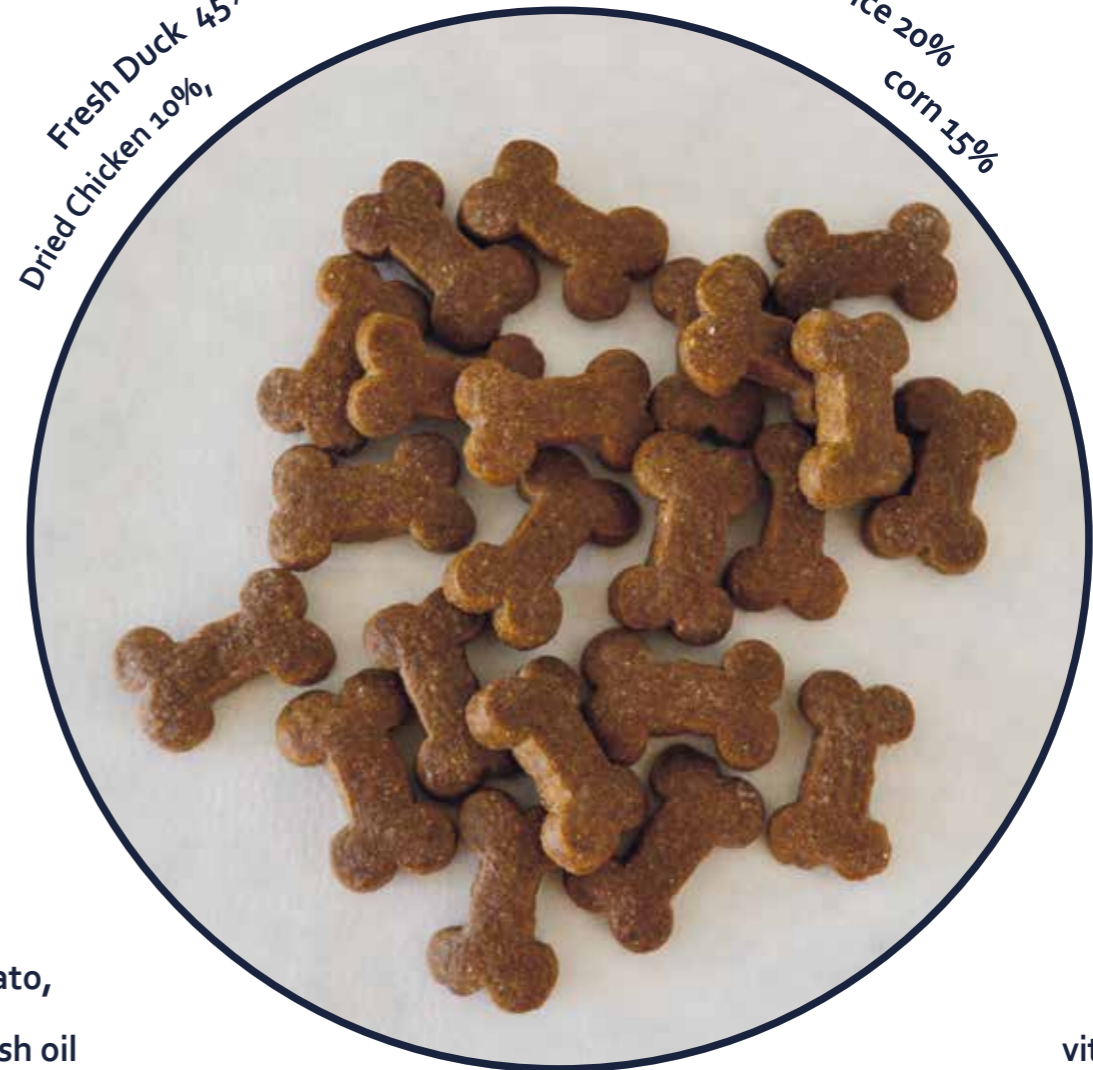

NEUTERED CATS

Crude Protein 30%
Crude Fat 10%
Crude Fibres 2,9%
Crude Ash 7%

Composition: Dried Chicken, processed animal protein, animal fat, rice, wheat, brewer's yeast, fish oil, vitamins and minerals.

sweet potato,
pork fat, fish oil

TREAT

LJUBIMETZ

Fresh Duck 45%
Dried Chicken 10%

rice 20%
corn 15%

liver broth
dry beet pulp
rosemary
cinnamon, salt
vitamins and minerals

WE PRODUCE YOUR BRAND

Producing your brand of pet food in just three easy steps: